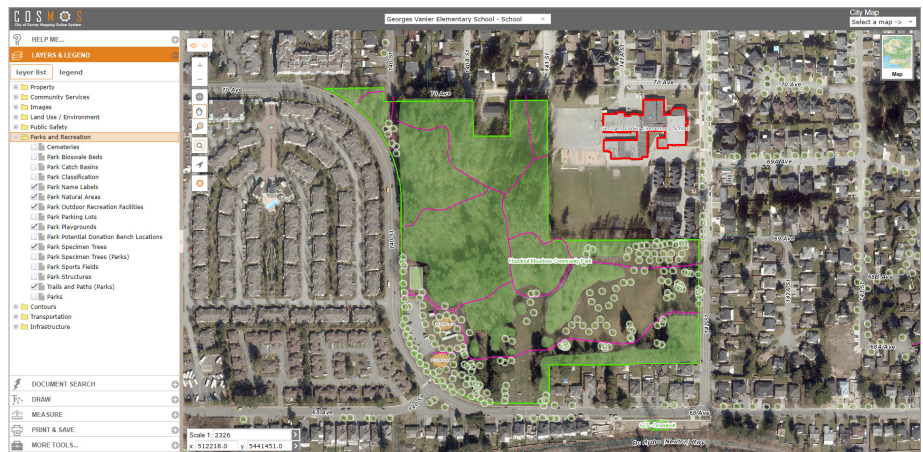

Screenshot of COSMOS with the above layers selected for Hazelnut Meadows Community Park

Surrey Parks works together with the community to celebrate nature and protect the environment.

Visit us online to plan your park visits, connect with nearby nature and help your students become stewards of our urban forest.