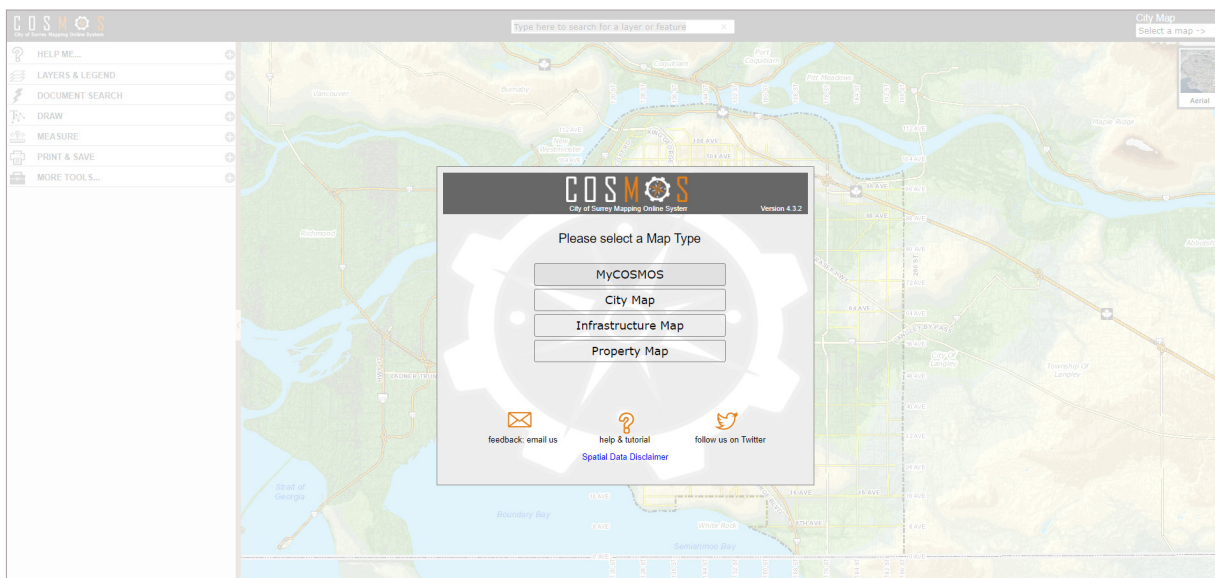

COSMOS TIPS

COSMOS is the City of Surrey's Mapping Online System. It's a great tool to locate parks close to you, look back at years and years of aerial maps and identify trees growing around your school.

Visit surrey.ca/cosmos then scroll down and click "**Launch COSMOS**"

You will see:

1. Select MyCOSMOS and type your school name into the search bar at the top.
2. Zoom in or out using the + and – to the left of the displayed map area. You can switch between an aerial and map view by clicking the small rectangle in the top right corner. If you hover over the rectangles, one will say "Click to change base map."
3. From the menu on the left, select **Layers & Legend > Parks and Recreation**