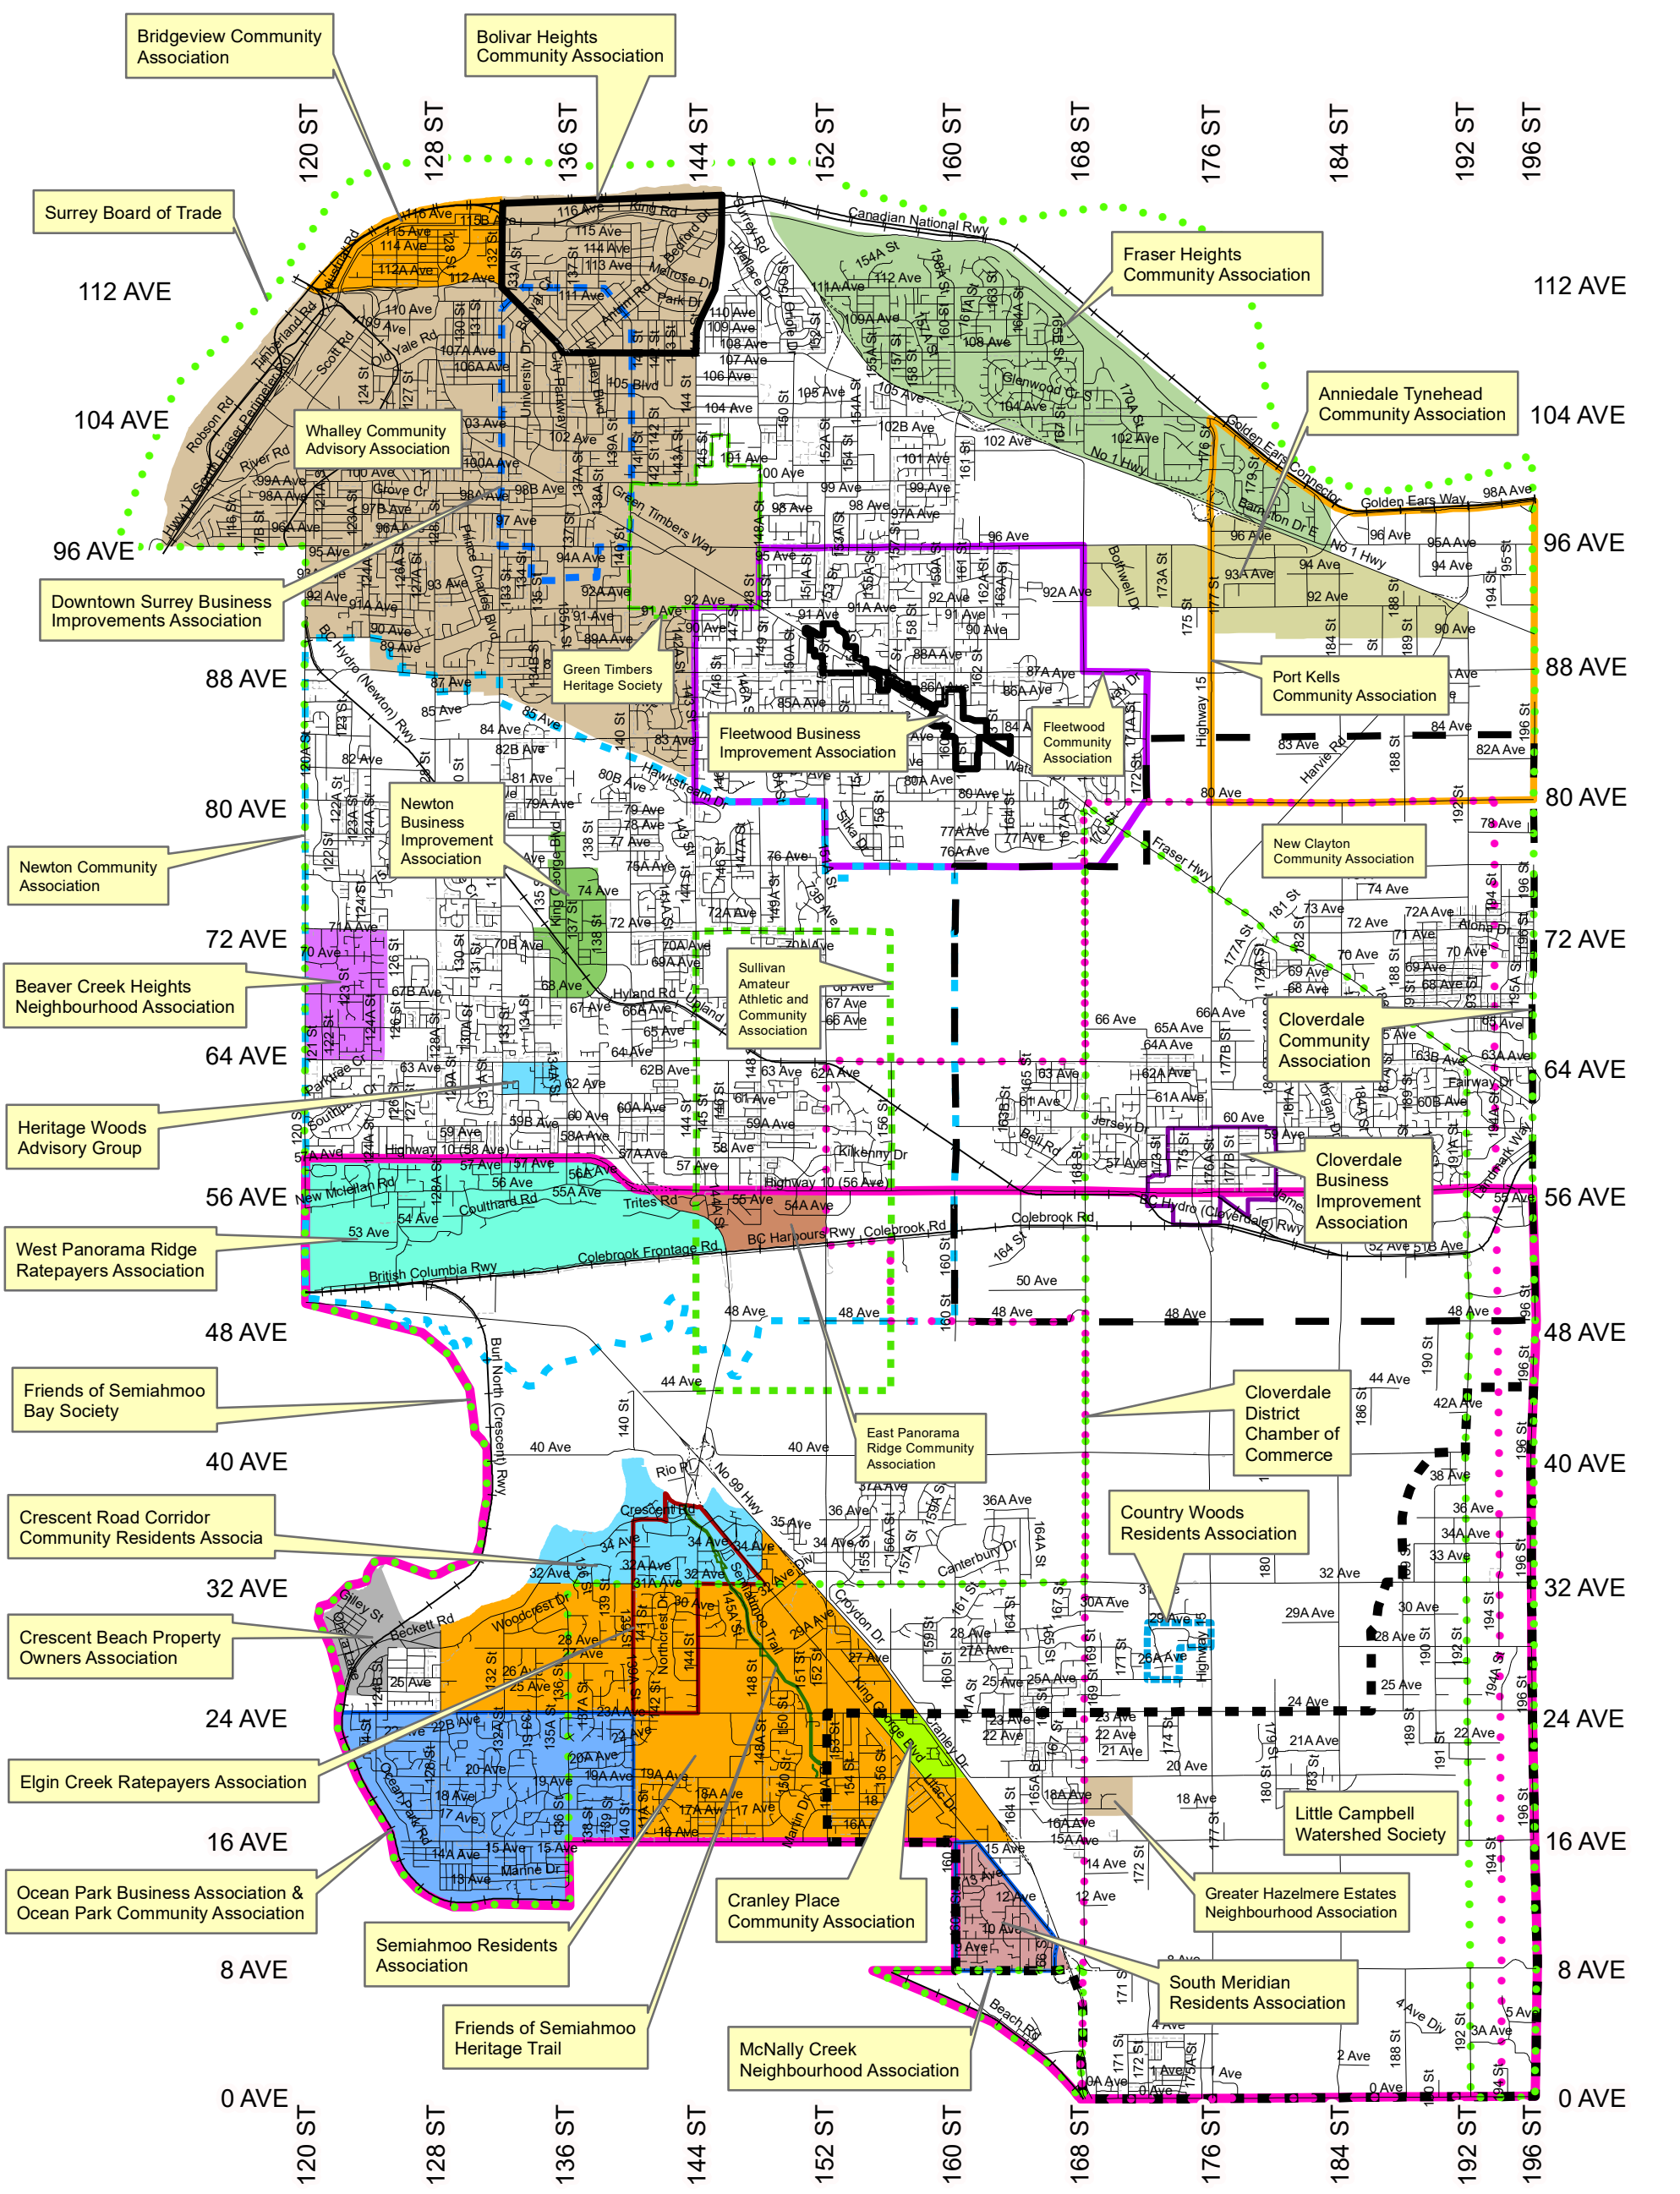

Community Associations

City of Surrey Planning & Development Department

APPLYING FOR NEW COMMUNITY ASSOCIATION:
 Please go to this web site at www.bcregistryservices.gov.bc.ca and register under Societies.

NOTE: Refer to the list for full information of Community Associations. While an effort is made to post only accurate information, the City does not guarantee that the information posted is always current or correct. The City makes no warranties, express or implied as to the fitness of the information for any purpose, or to results obtained by individuals using the information and is not responsible for any action taken in reliance on the information contained herein. To confirm this information, please contact the City of Surrey Planning and Development Department, Long Range Planning & Policy Development Division.