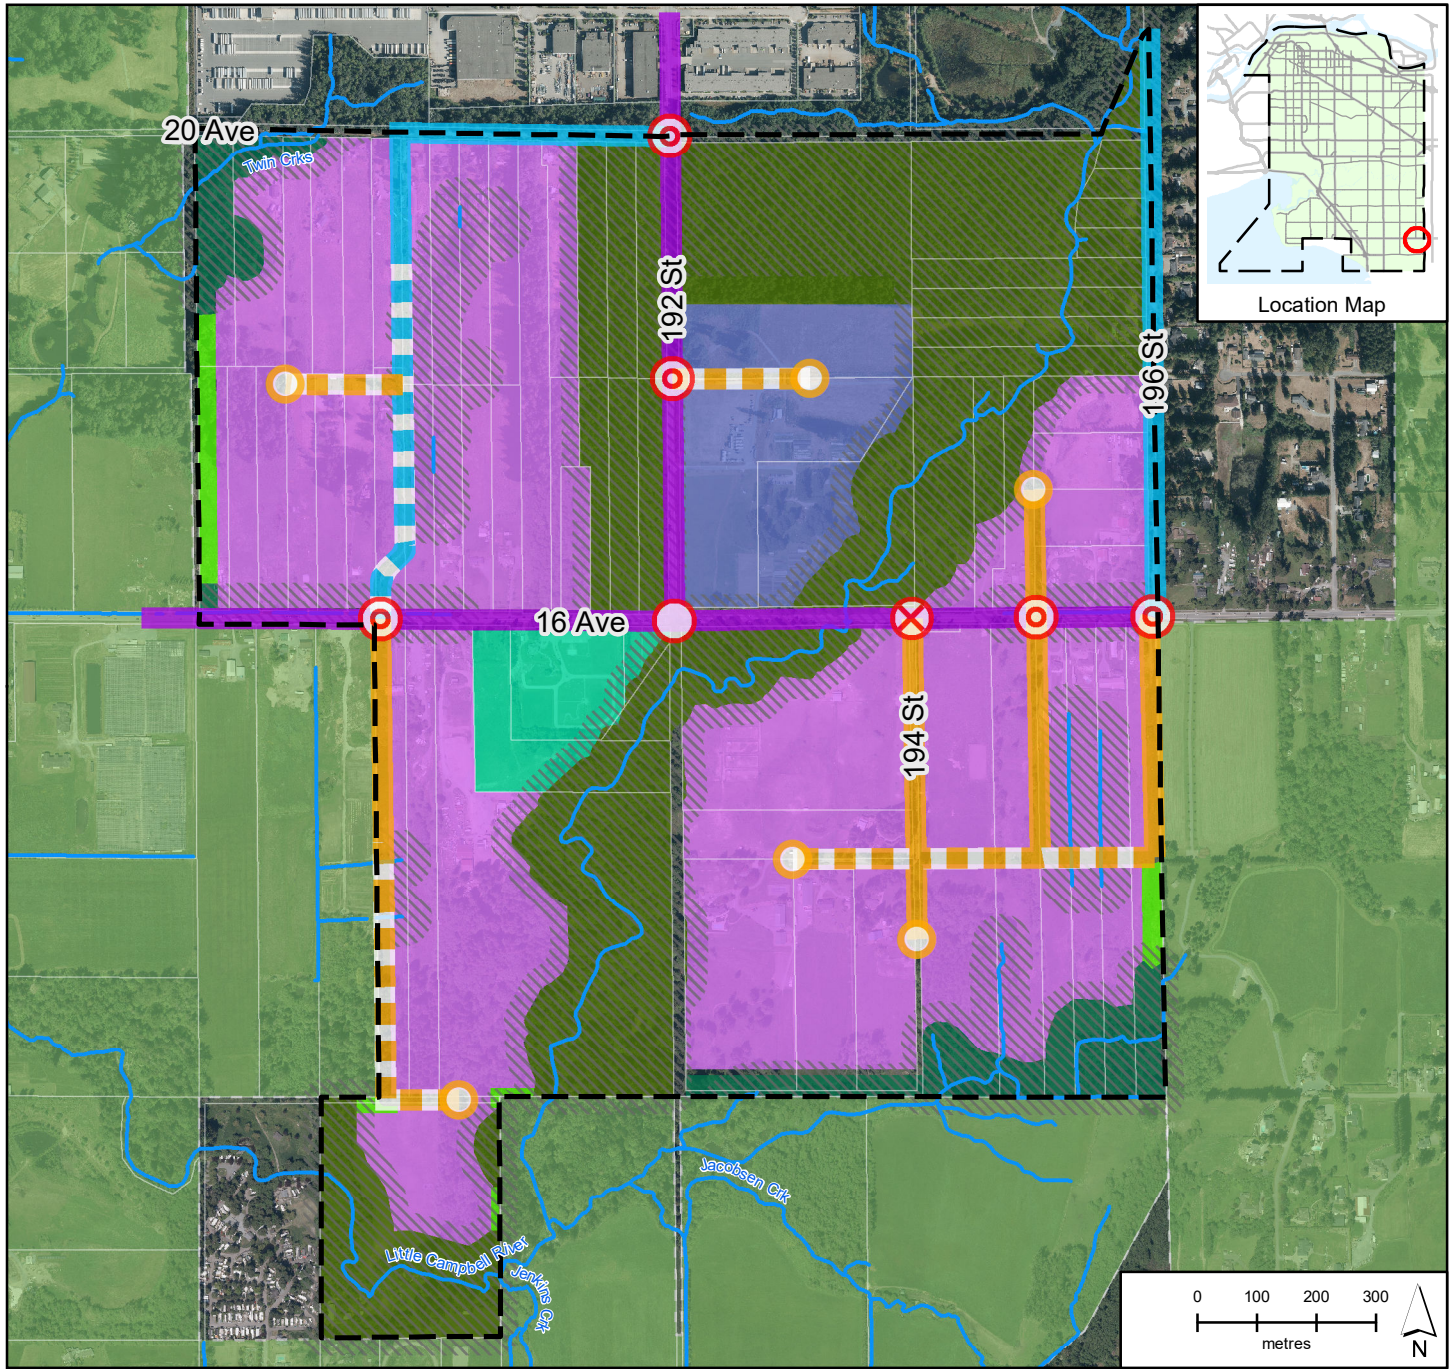

South Campbell Heights Stage 1 Land Use Plan - July 2023

LEGEND

- | | | |
|----------------------------|-------------------------|---------------------------|
| Business Employment | Arterial Road | Proposed Traffic Signal |
| Special Employment | Flex Collector Road | Right-In-Right-Out |
| Biodiversity Preserve | Collector Road | Cul De Sac |
| Riparian Area/Conservation | Flex Local Road | Agricultural Land Reserve |
| Cemetery | Local Road | Watercourse |
| Buffer | Existing Traffic Signal | Plan Boundary |
| Sensitive Ecosystem DPA | | |

Stage 1 - Land Use Plan

Planning & Development Department