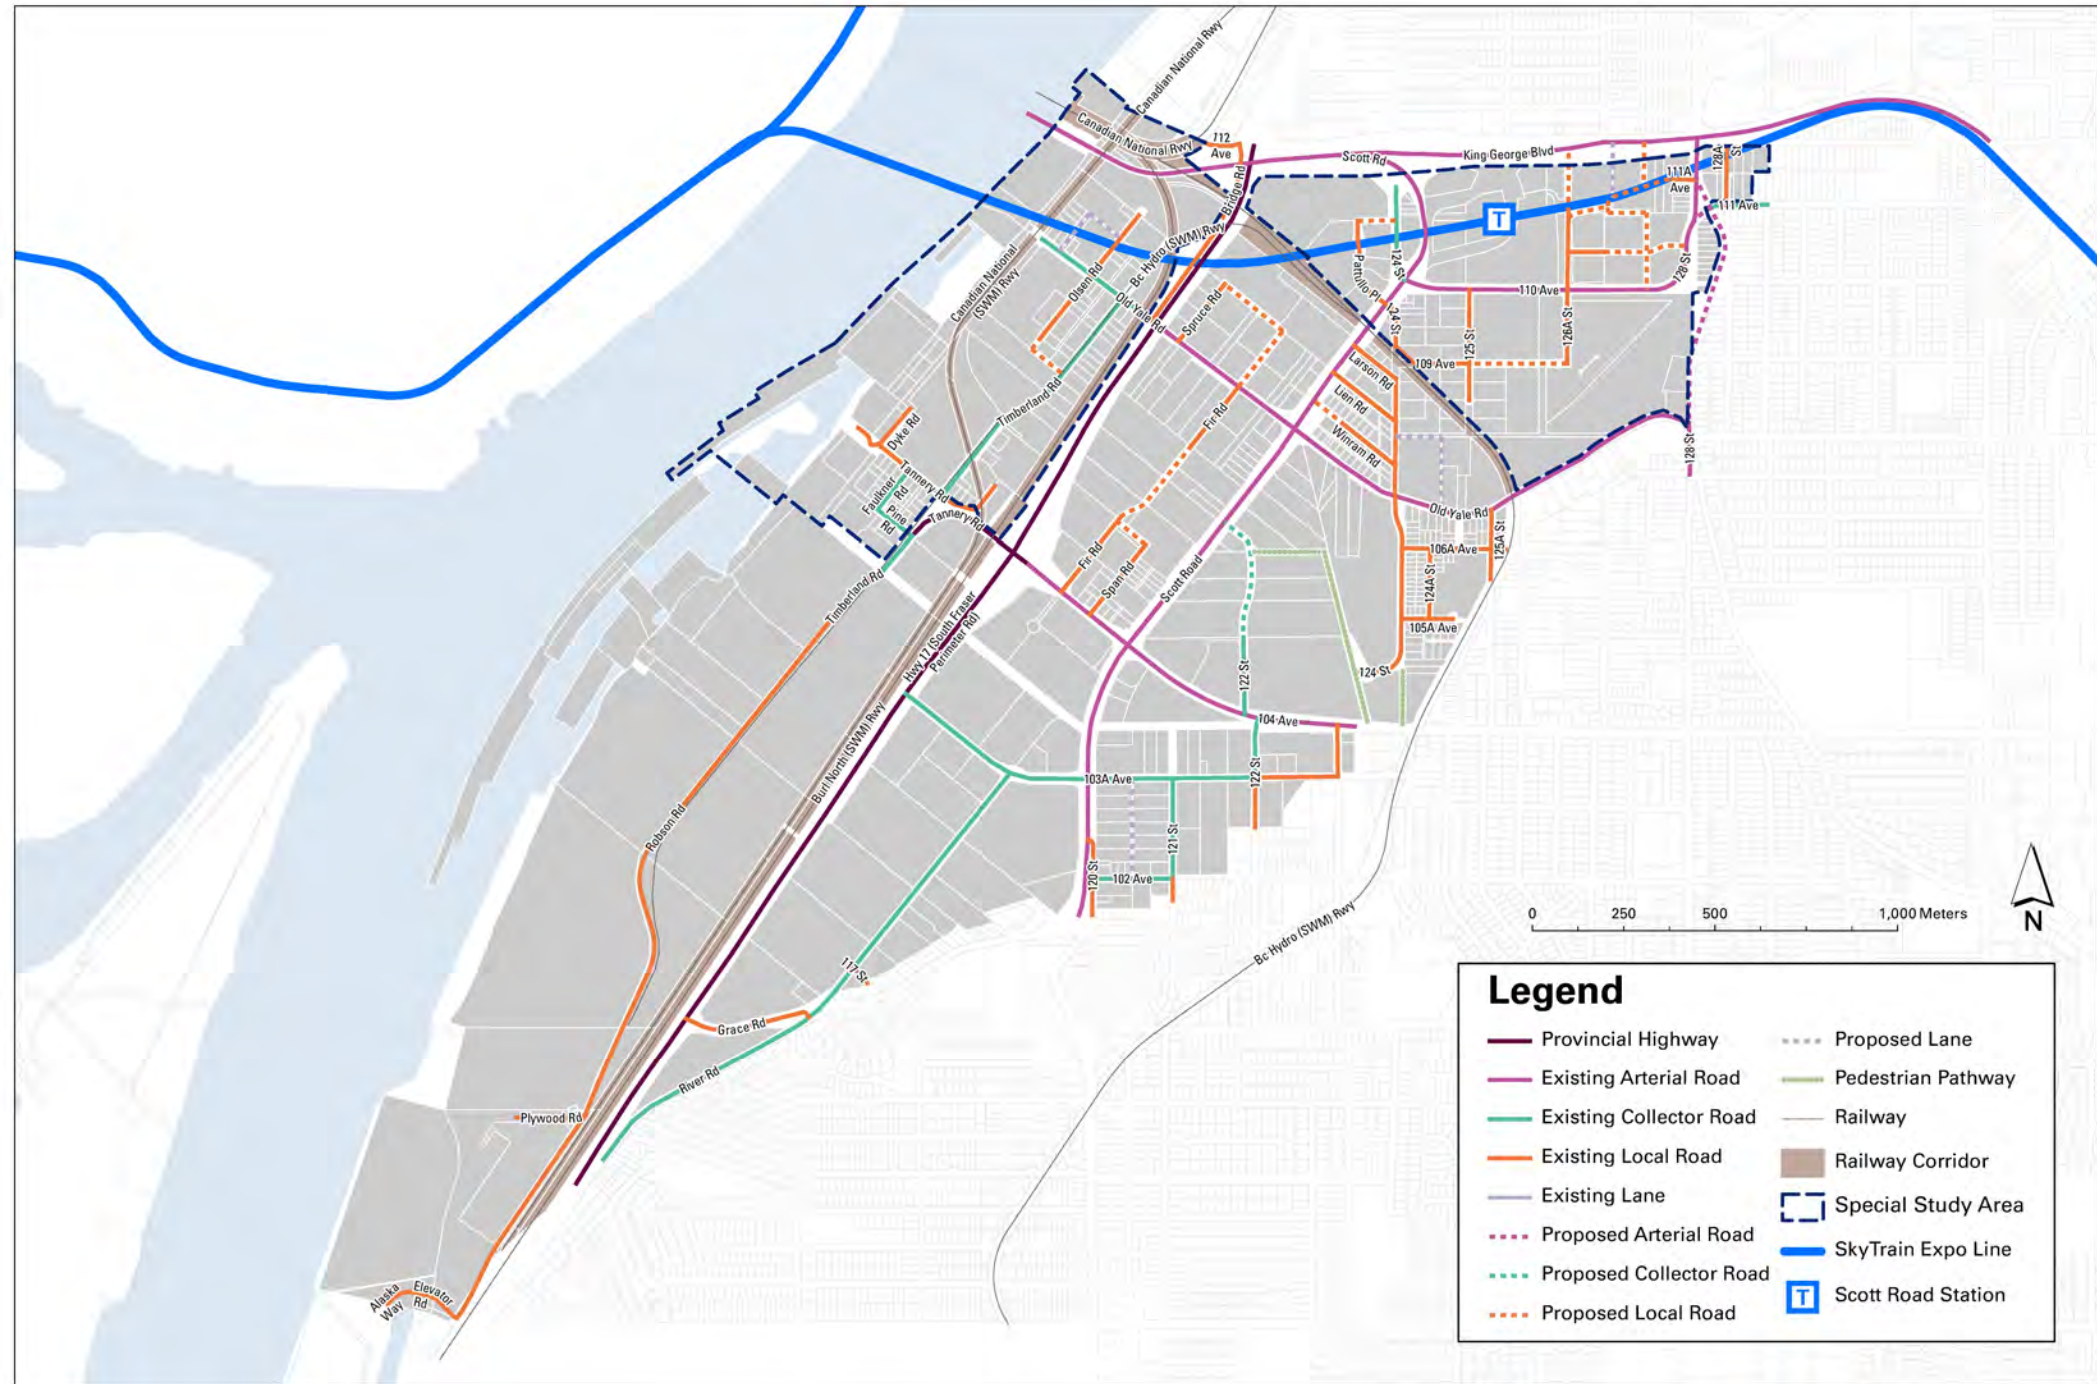

**Legend**

South Westminster Boundary	Civic/Institutional
Urban Residential	Parks & Natural Areas
Special Residential	Waterfront District Study Area
Mixed Employment	Transit Village Study Area
Industrial	SkyTrain Expo Line
Railway ROW	Scott Road Station
Drainage ROW	

Updated South Westminster Stage 2 - Land Use Area

Updated South Westminster Stage 2 - Transportation Plan