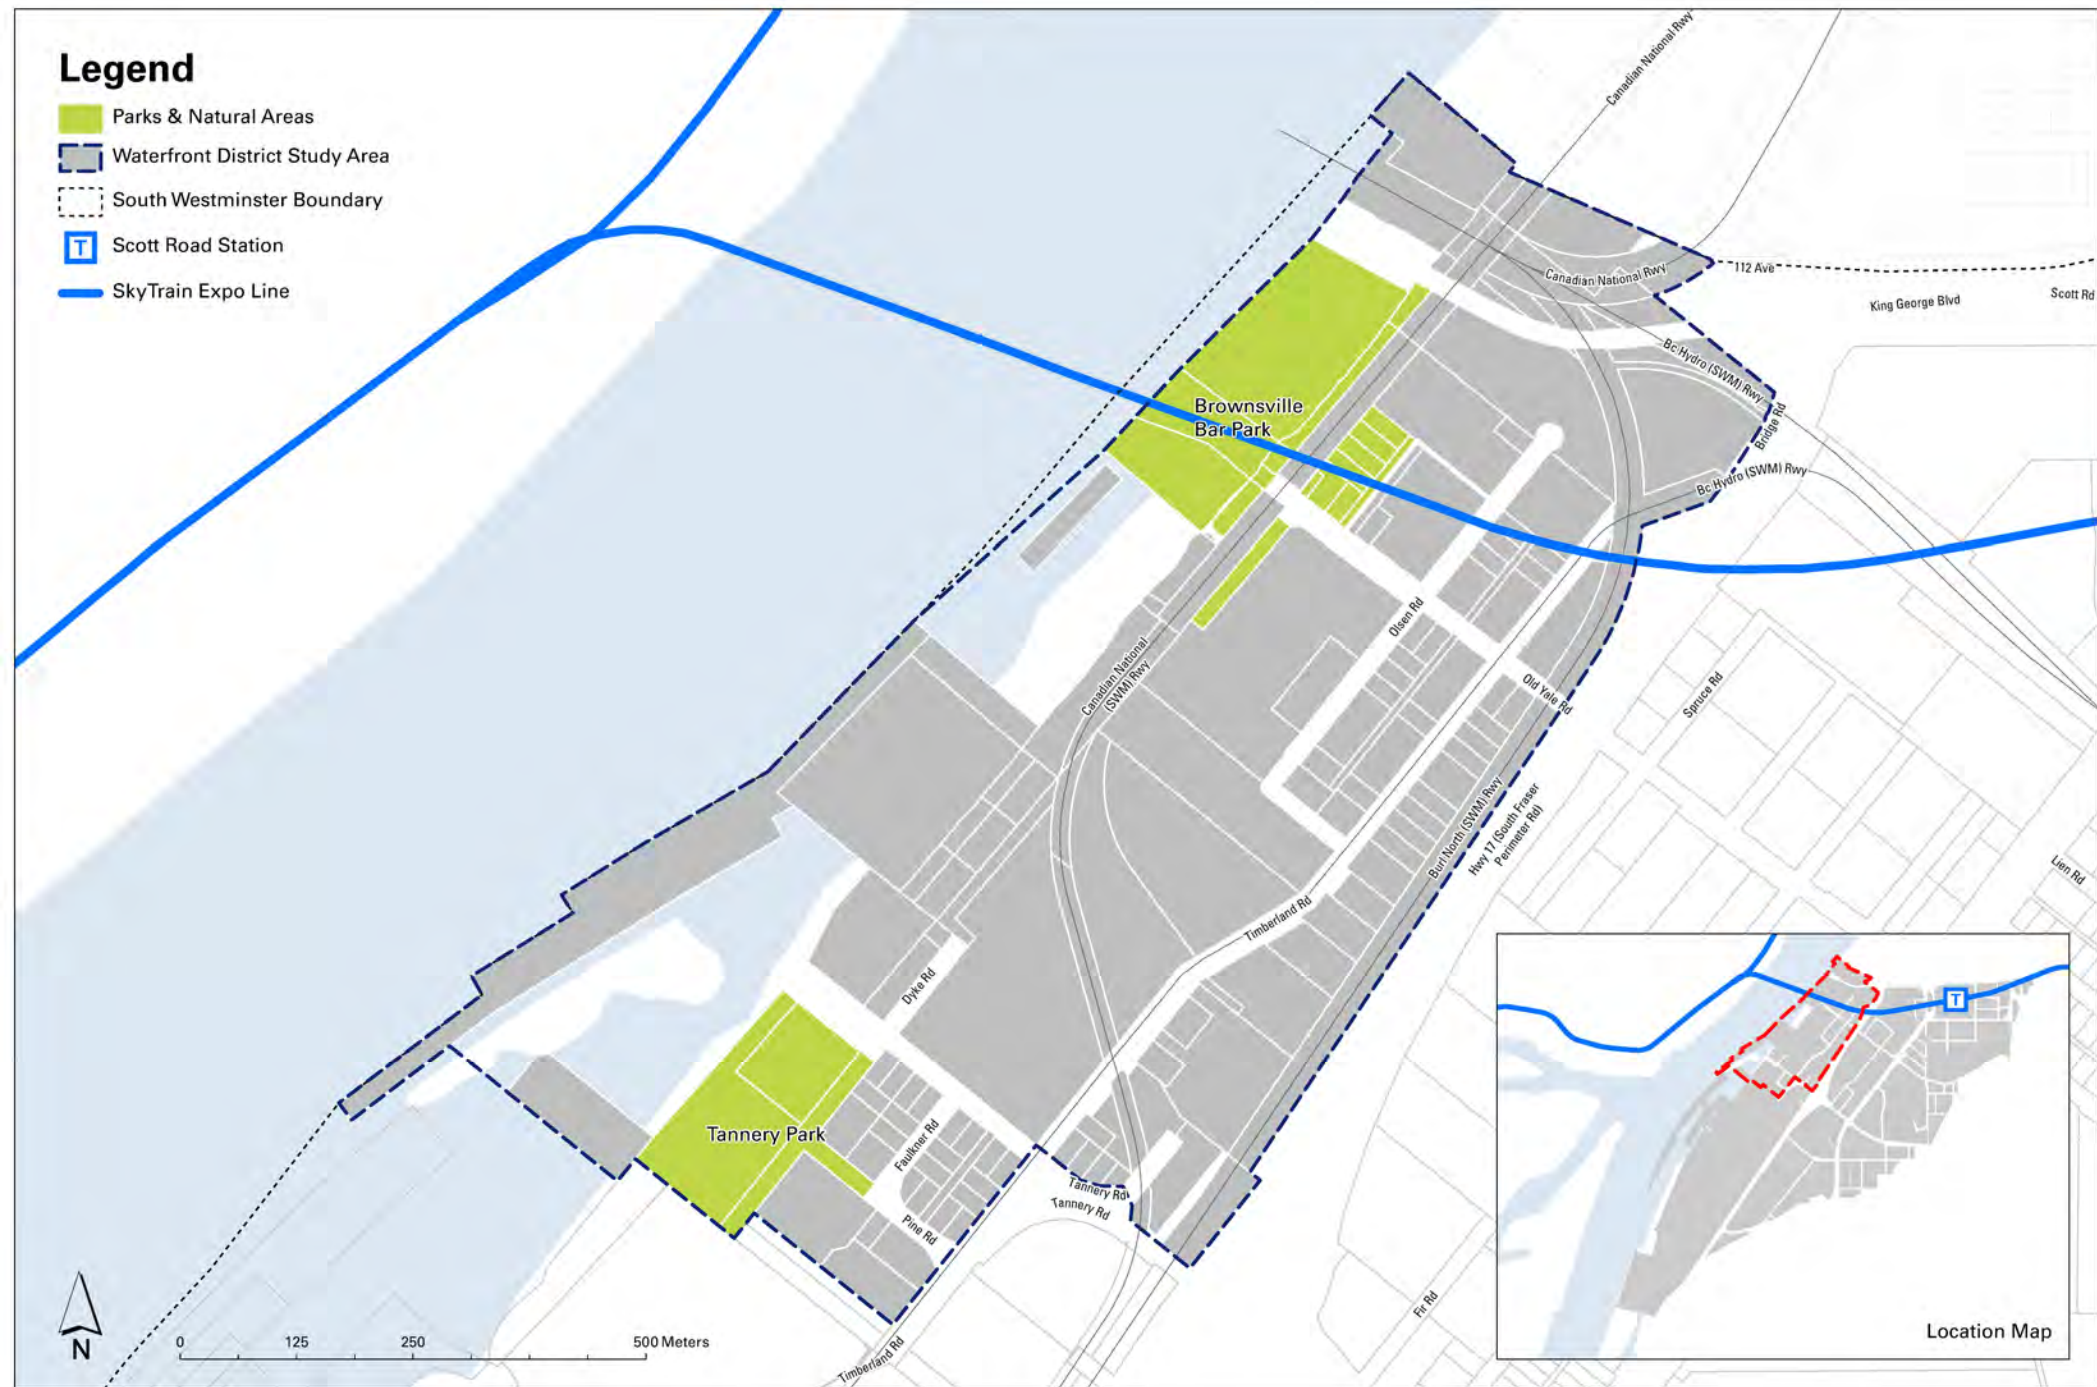

Legend

-  Parks & Natural Areas
-  Waterfront District Study Area
-  South Westminster Boundary
-  Scott Road Station
-  SkyTrain Expo Line

Waterfront District Study Area