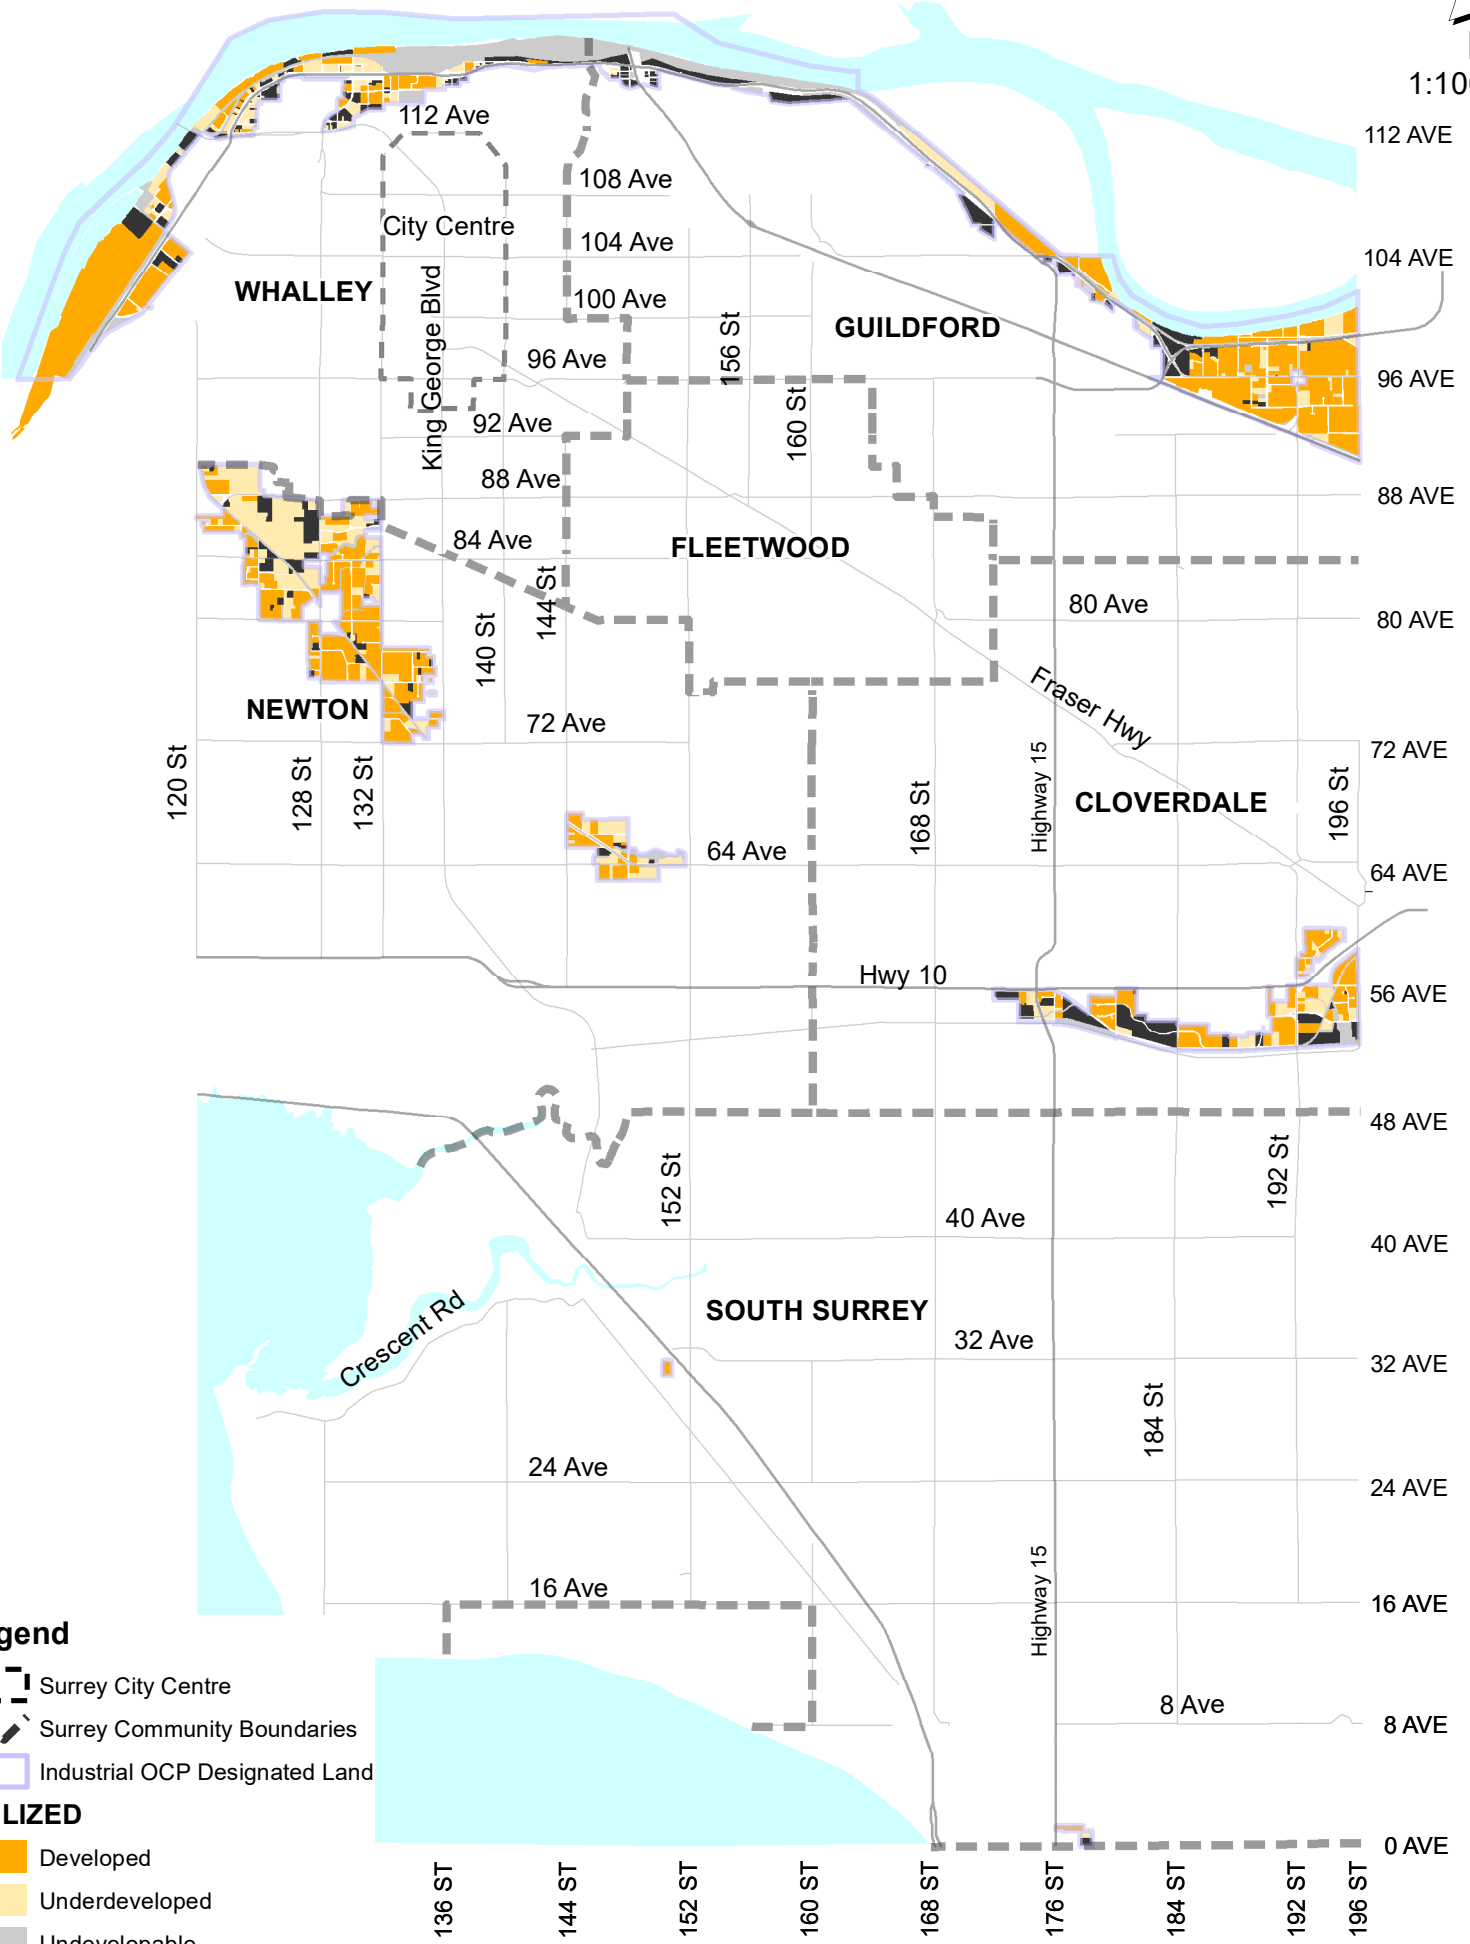

Surrey Industrial Designated Land Use and Communities

1:100,000

Legend

-  Surrey City Centre
-  Surrey Community Boundaries
-  Industrial OCP Designated Land

UTILIZED

-  Developed
-  Underdeveloped
-  Undevelopable
-  Undeveloped/Vacant