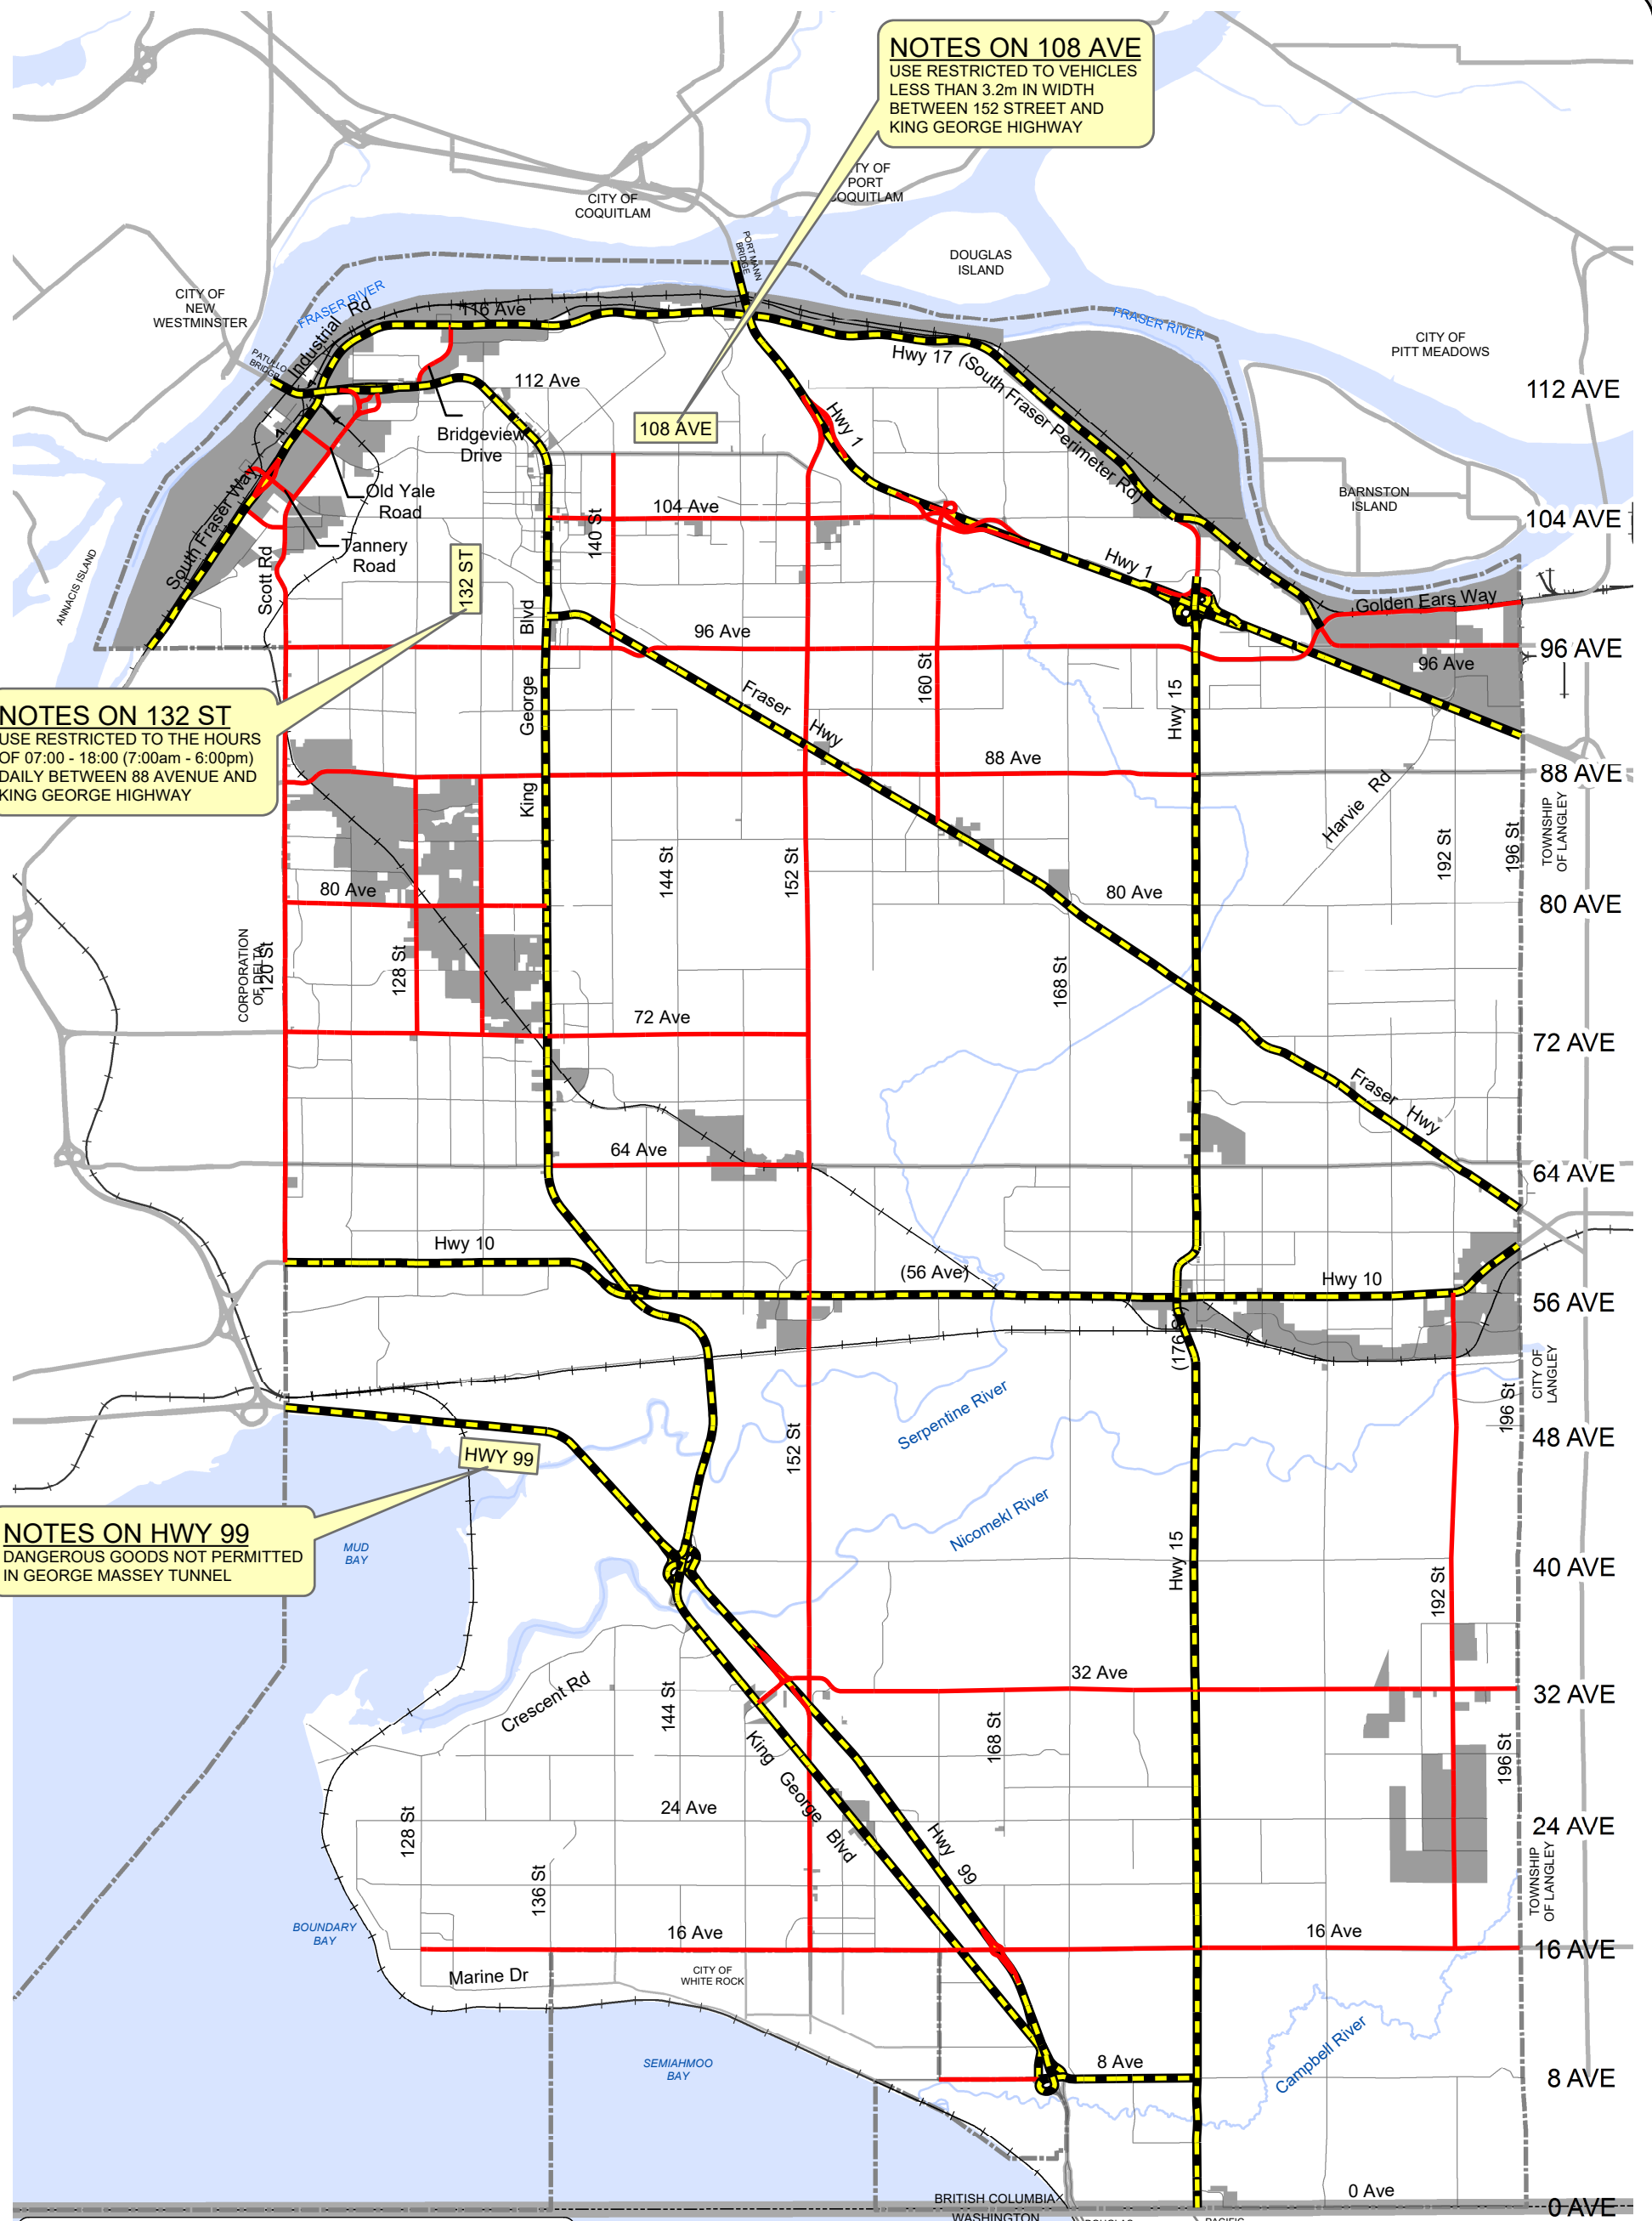

NOTES ON 108 AVE
 USE RESTRICTED TO VEHICLES
 LESS THAN 3.2m IN WIDTH
 BETWEEN 152 STREET AND
 KING GEORGE HIGHWAY

NOTES ON 132 ST
 USE RESTRICTED TO THE HOURS
 OF 07:00 - 18:00 (7:00am - 6:00pm)
 DAILY BETWEEN 88 AVENUE AND
 KING GEORGE HIGHWAY

NOTES ON HWY 99
 DANGEROUS GOODS NOT PERMITTED
 IN GEORGE MASSEY TUNNEL

Legend

- Dangerous Goods Routes
- Truck Routes
- Truck Routes With Restrictions (SEE NOTES)
- Railway
- Industrial Zones

SURREY Truck Route Network